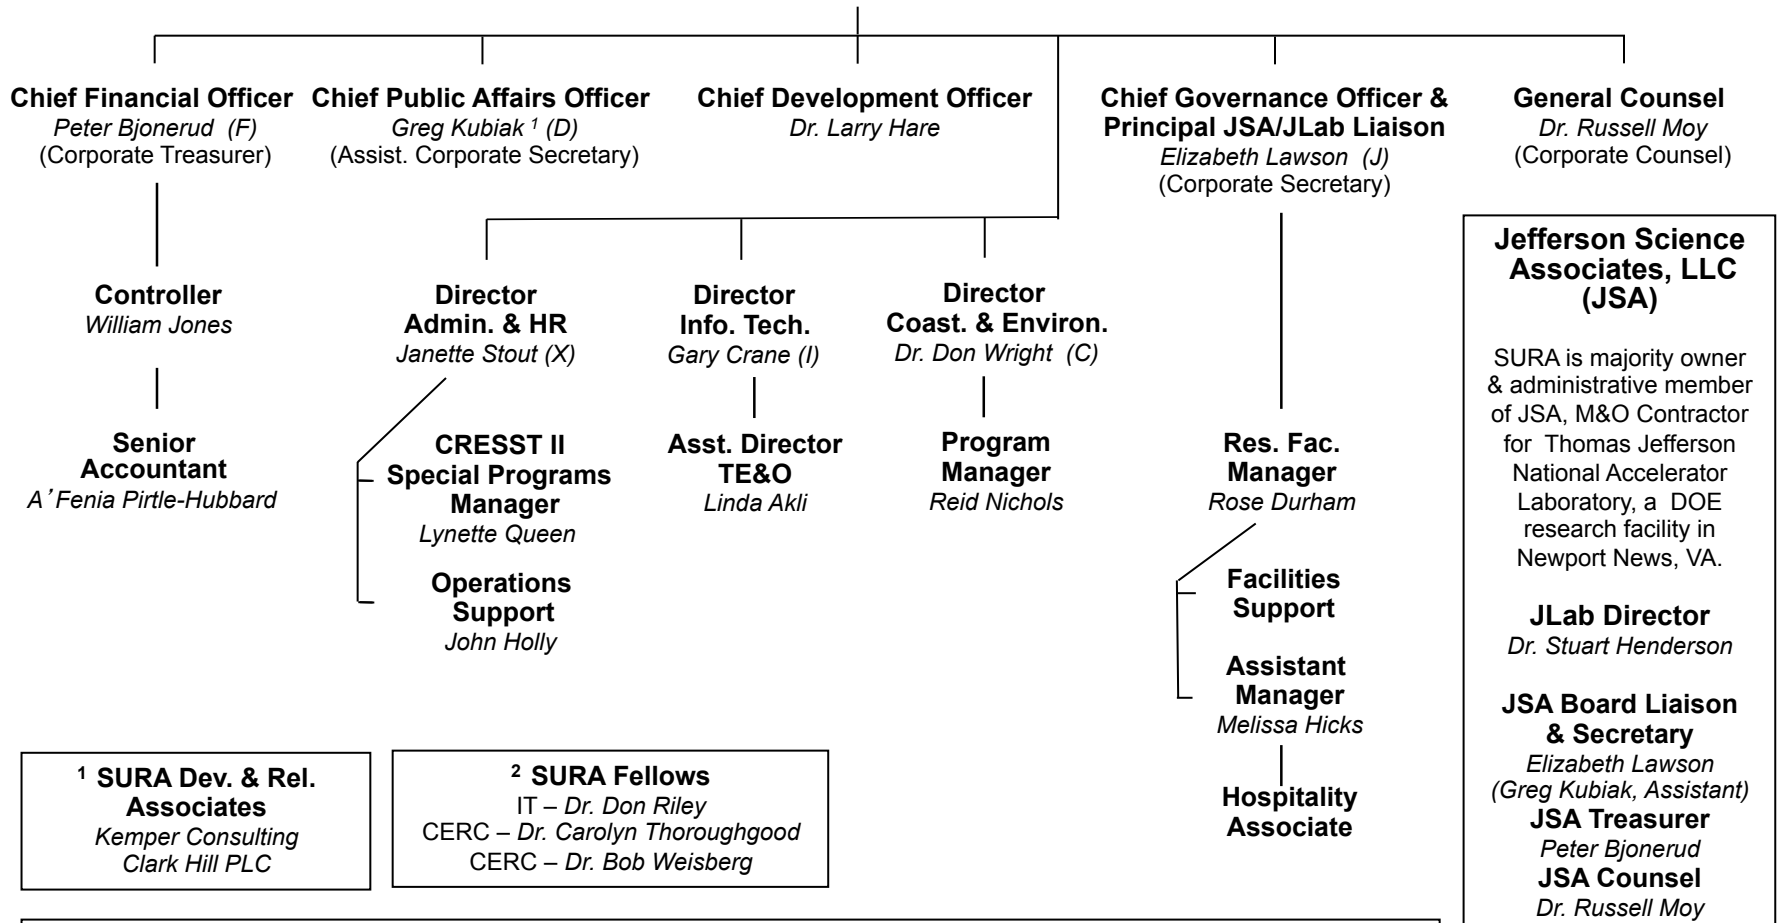

Southeastern Universities Research Association (SURA)

President & CEO
Dr. Jerry Draayer²

Executive Assistant
Sara Madden

¹ **SURA Dev. & Rel. Associates**
*Kemper Consulting
Clark Hill PLC*

² **SURA Fellows**
IT – *Dr. Don Riley*
CERC – *Dr. Carolyn Thoroughgood*
CERC – *Dr. Bob Weisberg*

Committee Liaisons: F = Finance; D = Dev. & Rel.; J = JSA Programs; I = IT; C = Coastal & Environmental; X = Compensation